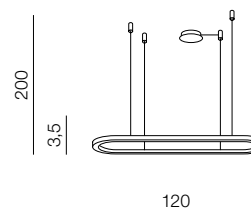

ELENA 120 DIMM BK

AZ5055, EAN5901238450559

Product Specifications

Type	Pendant
Type of track	-
Possible Adjustment	YES
Color	Sand black housing / White acrylic
Material	Aluminium housing / Acrylic diffuser
Light source	1
Type of source	LED INTEGRATED
Lumens	2700 lm
Kelvins	3000K
Beam angle	-
Dimmable	YES
Type of DIMM	TRIAC
CCT	-
Type of CCT	-
Lifetime	30000 h.
Type of control	DIMMER
Remote control	-
CRI	? 80
Track adapter	-
Voltage	230V
Power	50W
Switch location	
Protection class	IP20
Tilt	-
Rotation	-

Dimensions

Product	height / width / length [cm]	200 x 120 x 35
Mounting inlet	depth / width / length [cm]	- x - x -
Ceiling base	height / diameter / width / length [cm]	- x - x - x -
Shades	height / diameter / width / length [cm]	2,5 x - x 120 x -
Wall base	height / diameter / width / length [cm]	- x - x - x -
Table base	height / diameter / width / length [cm]	- x - x - x -
Floor base	height / diameter / width / length [cm]	- x - x - x -