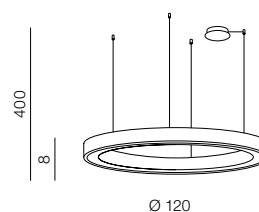

MARCO PENDANT 120 CCT WH + REMOTE CONTROL

AZ5052, EAN5901238450528

Product Specifications

Type	Pendant
Type of track	-
Possible Adjustment	YES
Color	Sand white housing / White acrylic
Material	Aluminium housing / Acrylic diffuser
Light source	1
Type of source	LED INTEGRATED
Lumens	5500 lm
Kelvins	3000K ~ 6500K
Beam angle	-
Dimmable	YES
Type of DIMM	BLUETOOTH
CCT	YES
Type of CCT	BLUETOOTH
Lifetime	30000 h.
Type of control	REMOTE CONTROL
Remote control	YES
CRI	? 80
Track adapter	-
Voltage	230V
Power	100W
Switch location	
Protection class	IP20
Tilt	-
Rotation	-

Dimensions

Product	height / width / length [cm]	400 x 120 x -
Mounting inlet	depth / width / length [cm]	- x - x -
Ceiling base	height / diameter / width / length [cm]	- x - x - x -
Shades	height / diameter / width / length [cm]	8 x 120 x - x -
Wall base	height / diameter / width / length [cm]	- x - x - x -
Table base	height / diameter / width / length [cm]	- x - x - x -
Floor base	height / diameter / width / length [cm]	- x - x - x -