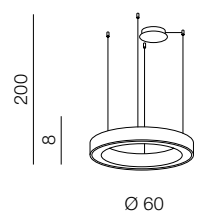

MARCO PENDANT 60 CCT GO + REMOTE CONTROL

AZ5045, EAN5901238450450

Product Specifications

Type	Pendant
Type of track	-
Possible Adjustment	YES
Color	Brush gold housing / White acrylic
Material	Aluminium housing / Acrylic diffuser
Light source	1
Type of source	LED INTEGRATED
Lumens	2750 lm
Kelvins	3000K ~ 6500K
Beam angle	-
Dimmable	YES
Type of DIMM	BLUETOOTH
CCT	YES
Type of CCT	BLUETOOTH
Lifetime	30000 h.
Type of control	REMOTE CONTROL
Remote control	YES
CRI	? 80
Track adapter	-
Voltage	230V
Power	50W
Switch location	
Protection class	IP20
Tilt	-
Rotation	-

Dimensions

Product	height / width / length [cm]	200 x 60 x -
Mounting inlet	depth / width / length [cm]	- x - x -
Ceiling base	height / diameter / width / length [cm]	- x - x - x -
Shades	height / diameter / width / length [cm]	8 x 60 x - x -
Wall base	height / diameter / width / length [cm]	- x - x - x -
Table base	height / diameter / width / length [cm]	- x - x - x -
Floor base	height / diameter / width / length [cm]	- x - x - x -