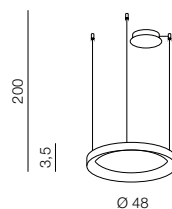

## AGNES PENDANT 48 DIMM CCT SWITCH GO

AZ5017, EAN5901238450177

## Product Specifications

Type	Pendant
Type of track	-
Possible Adjustment	YES
Color	Brush gold housing / White acrylic
Material	Aluminium / Metal housing / Acrylic diffuser
Light source	1
Type of source	LED INTEGRATED
Lumens	2100 lm
Kelvins	3000K ~ 6500K
Beam angle	-
Dimmable	YES
Type of DIMM	TRIAC + 3 X DIMM
CCT	YES
Type of CCT	3 X CCT SWITCH
Lifetime	30000 h.
Type of control	DRIVER
Remote control	YES
CRI	? 80
Track adapter	-
Voltage	230V
Power	38W
Switch location	
Protection class	IP20
Tilt	-
Rotation	-

## Dimensions

Product	height / width / length [cm]	200 x 48 x -
Mounting inlet	depth / width / length [cm]	- x - x -
Ceiling base	height / diameter / width / length [cm]	- x - x - x -
Shades	height / diameter / width / length [cm]	3,5 x 48 x - x -
Wall base	height / diameter / width / length [cm]	- x - x - x -
Table base	height / diameter / width / length [cm]	- x - x - x -
Floor base	height / diameter / width / length [cm]	- x - x - x -