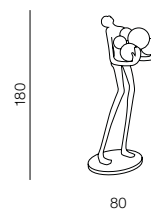

ATLAS B

AZ4985, EAN5901238449850

Product Specifications

Type	Floor
Type of track	-
Possible Adjustment	-
Color	Black
Material	Resin / Metal / Acrylic
Light source	6
Type of source	E14
Lumens	- lm
Kelvins	-
Beam angle	-
Dimmable	-
Type of DIMM	-
CCT	-
Type of CCT	-
Lifetime	-
Type of control	-
Remote control	-
CRI	-
Track adapter	-
Voltage	230V
Power	-
Switch location	-
Protection class	IP20
Tilt	-
Rotation	-

Dimensions

Product	
hight / width / length [cm]	180 x 74 x 70
Shades	
hight / diameter / width / lenght [cm]	1x 24 2x 21 3x 15 1x 24 2x 21 3x 15
Floor base	
hight / width / lenght [cm]	4 x 74 x 60

Included