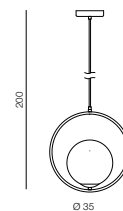

JUMBO 1 PENDANT

AZ4983, EAN5901238449836

Product Specifications

Type	Pendant
Type of track	-
Possible Adjustment	YES
Color	Gold
Material	Metal / Glass
Light source	1
Type of source	G9
Lumens	- lm
Kelvins	-
Beam angle	-
Dimmable	-
Type of DIMM	-
CCT	-
Type of CCT	-
Lifetime	-
Type of control	-
Remote control	-
CRI	-
Track adapter	-
Voltage	230V
Power	-
Switch location	-
Protection class	IP20
Tilt	-
Rotation	-

Dimensions

Product	height / width / length [cm]	200 x 35 x -
Mounting inlet	depth / width / length [cm]	- x - x -
Ceiling base	height / diameter / width / length [cm]	2,5 x 12 x - x -
Shades	height / diameter / width / length [cm]	20 ~35 x 20 ~35 x - x -
Wall base	height / diameter / width / length [cm]	- x - x - x -
Table base	height / diameter / width / length [cm]	- x - x - x -
Floor base	height / diameter / width / length [cm]	- x - x - x -