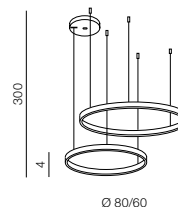

HALO PENDANT 80+60 CCT BK + REMOTE CONTROL

AZ4978, EAN-

Product Specifications

| | |
|---------------------|---------------------|
| Type | Pendant |
| Type of track | - |
| Possible Adjustment | YES |
| Color | Sand black |
| Material | Aluminium / Acrylic |
| Light source | 2 |
| Type of source | LED INTEGRATED |
| Lumens | 4770 lm |
| Kelvins | 3000K ~ 6000K |
| Beam angle | - |
| Dimmable | YES |
| Type of DIMM | BLUETOOTH |
| CCT | YES |
| Type of CCT | BLUETOOTH |
| Lifetime | 30000 h. |
| Type of control | REMOTE CONTROL |
| Remote control | YES |
| CRI | ? 80 |
| Track adapter | - |
| Voltage | 230V |
| Power | 90W |
| Switch location | |
| Protection class | IP20 |
| Tilt | - |
| Rotation | - |

Dimensions

| | | |
|----------------|---|-----------------------|
| Product | height / width / length [cm] | 400 x 154 x 80 |
| Mounting inlet | depth / width / length [cm] | - x - x - |
| Ceiling base | height / diameter / width / length [cm] | 5 x 22 ~ 25 x - x - |
| Shades | height / diameter / width / length [cm] | 4 x 80 ~ 60 x 1,3 x - |
| Wall base | height / diameter / width / length [cm] | - x - x - x - |
| Table base | height / diameter / width / length [cm] | - x - x - x - |
| Floor base | height / diameter / width / length [cm] | - x - x - x - |