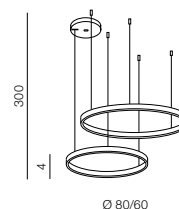

## Product Specifications

Type	Pendant
Type of track	-
Possible Adjustment	YES
Color	Sand white
Material	Aluminium / Acrylic
Light source	2
Type of source	LED INTEGRATED
Lumens	6570 lm
Kelvins	3000K ~ 6000K
Beam angle	-
Dimmable	YES
Type of DIMM	BLUETOOTH
CCT	YES
Type of CCT	BLUETOOTH
Lifetime	30000 h.
Type of control	REMOTE CONTROL
Remote control	YES
CRI	? 80
Track adapter	-
Voltage	230V
Power	90W
Switch location	
Protection class	IP20
Tilt	-
Rotation	-

## Dimensions

Product	height / width / length [cm]	400 x 154 x 80
Mounting inlet	depth / width / length [cm]	- x - x -
Ceiling base	height / diameter / width / length [cm]	5 x 22 ~ 25 x - x -
Shades	height / diameter / width / length [cm]	4 x 80 ~ 60 x 1,3 x -
Wall base	height / diameter / width / length [cm]	- x - x - x -
Table base	height / diameter / width / length [cm]	- x - x - x -
Floor base	height / diameter / width / length [cm]	- x - x - x -