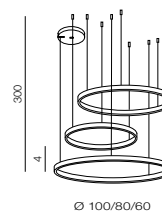

HALO PENDANT 100+80+60 CCT BK + REMOTE CONTROL

AZ4975, EAN-

Product Specifications

Type	Pendant
Type of track	-
Possible Adjustment	YES
Color	Sand black
Material	Aluminium / Acrylic
Light source	3
Type of source	LED INTEGRATED
Lumens	9540 lm
Kelvins	3000K ~ 6000K
Beam angle	-
Dimmable	YES
Type of DIMM	BLUETOOTH
CCT	YES
Type of CCT	BLUETOOTH
Lifetime	30000 h.
Type of control	REMOTE CONTROL
Remote control	YES
CRI	? 80
Track adapter	-
Voltage	230V
Power	180W
Switch location	
Protection class	IP20
Tilt	-
Rotation	-

Dimensions

Product	height / width / length [cm]	400 x 188 x 122
Mounting inlet	depth / width / length [cm]	- x - x -
Ceiling base	height / diameter / width / length [cm]	5 x 26 ~ 29 x - x -
Shades	height / diameter / width / length [cm]	4 x 100 ~ 80 ~ 60 x 1,3 x -
Wall base	height / diameter / width / length [cm]	- x - x - x -
Table base	height / diameter / width / length [cm]	- x - x - x -
Floor base	height / diameter / width / length [cm]	- x - x - x -