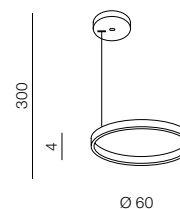

HALO PENDANT 60 GO

AZ4970, EAN-

Product Specifications

Type	Pendant
Type of track	-
Possible Adjustment	YES
Color	Bronze gold
Material	Steel / Acrylic
Light source	1
Type of source	LED INTEGRATED
Lumens	3537 lm
Kelvins	2800K
Beam angle	-
Dimmable	YES
Type of DIMM	TRIAC
CCT	-
Type of CCT	-
Lifetime	30000 h.
Type of control	DRIVER
Remote control	-
CRI	? 80
Track adapter	-
Voltage	230V
Power	46W
Switch location	
Protection class	IP20
Tilt	-
Rotation	-

Dimensions

Product	height / width / length [cm]	400 x 60 x -
Mounting inlet	depth / width / length [cm]	- x - x -
Ceiling base	height / diameter / width / length [cm]	4 x 18 ~ 20 x - x -
Shades	height / diameter / width / length [cm]	4 x 1 x 1,3 x -
Wall base	height / diameter / width / length [cm]	- x - x - x -
Table base	height / diameter / width / length [cm]	- x - x - x -
Floor base	height / diameter / width / length [cm]	- x - x - x -