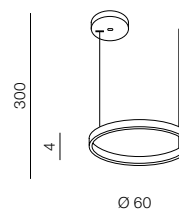

HALO PENDANT 60 BK

AZ4968, EAN-

Product Specifications

Type	Pendant
Type of track	-
Possible Adjustment	YES
Color	Sand black
Material	Steel / Acrylic
Light source	1
Type of source	LED INTEGRATED
Lumens	2432 lm
Kelvins	2900K
Beam angle	-
Dimmable	YES
Type of DIMM	TRIAC
CCT	-
Type of CCT	-
Lifetime	30000 h.
Type of control	DRIVER
Remote control	-
CRI	? 80
Track adapter	-
Voltage	230V
Power	47W
Switch location	
Protection class	IP20
Tilt	-
Rotation	-

Dimensions

Product	height / width / length [cm]	400 x 60 x -
Mounting inlet	depth / width / length [cm]	- x - x -
Ceiling base	height / diameter / width / length [cm]	4 x 18 ~ 20 x - x -
Shades	height / diameter / width / length [cm]	4 x 60 x 1,3 x -
Wall base	height / diameter / width / length [cm]	- x - x - x -
Table base	height / diameter / width / length [cm]	- x - x - x -
Floor base	height / diameter / width / length [cm]	- x - x - x -