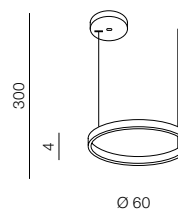

## Product Specifications

Type	Pendant
Type of track	-
Possible Adjustment	YES
Color	Sand white
Material	Steel / Acrylic
Light source	1
Type of source	LED INTEGRATED
Lumens	3462 lm
Kelvins	2900K
Beam angle	-
Dimmable	YES
Type of DIMM	TRIAC
CCT	-
Type of CCT	-
Lifetime	30000 h.
Type of control	DRIVER
Remote control	-
CRI	? 80
Track adapter	-
Voltage	230V
Power	47W
Switch location	
Protection class	IP20
Tilt	-
Rotation	-

## Dimensions

Product	height / width / length [cm]	400 x 60 x -
Mounting inlet	depth / width / length [cm]	- x - x -
Ceiling base	height / diameter / width / length [cm]	4 x 18 ~ 20 x - x -
Shades	height / diameter / width / length [cm]	4 x 60 x 1,3 x -
Wall base	height / diameter / width / length [cm]	- x - x - x -
Table base	height / diameter / width / length [cm]	- x - x - x -
Floor base	height / diameter / width / length [cm]	- x - x - x -