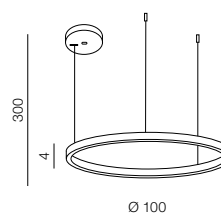

HALO PENDANT 100 GO

AZ4964, EAN-

Product Specifications

Type	Pendant
Type of track	-
Possible Adjustment	YES
Color	Bronze gold
Material	Steel / Acrylic
Light source	1
Type of source	LED INTEGRATED
Lumens	4121 lm
Kelvins	2900K
Beam angle	-
Dimmable	YES
Type of DIMM	TRIAC
CCT	-
Type of CCT	-
Lifetime	30000 h.
Type of control	DRIVER
Remote control	-
CRI	? 80
Track adapter	-
Voltage	230V
Power	55W
Switch location	
Protection class	IP20
Tilt	-
Rotation	-

Dimensions

Product	height / width / length [cm]	400 x 100 x -
Mounting inlet	depth / width / length [cm]	- x - x -
Ceiling base	height / diameter / width / length [cm]	4 x 18 ~ 20 x - x -
Shades	height / diameter / width / length [cm]	4 x 100 x 1,3 x -
Wall base	height / diameter / width / length [cm]	- x - x - x -
Table base	height / diameter / width / length [cm]	- x - x - x -
Floor base	height / diameter / width / length [cm]	- x - x - x -