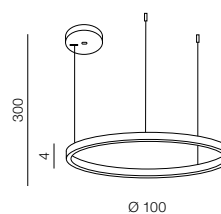

HALO PENDANT 100 BK

AZ4963, EAN-

Product Specifications

Type	Pendant
Type of track	-
Possible Adjustment	YES
Color	Sand black
Material	Steel / Acrylic
Light source	1
Type of source	LED INTEGRATED
Lumens	3010 lm
Kelvins	2900K
Beam angle	-
Dimmable	YES
Type of DIMM	TRIAC
CCT	-
Type of CCT	-
Lifetime	30000 h.
Type of control	DRIVER
Remote control	-
CRI	? 80
Track adapter	-
Voltage	230V
Power	55W
Switch location	
Protection class	IP20
Tilt	-
Rotation	-

Dimensions

Product	height / width / length [cm]	400 x 100 x -
Mounting inlet	depth / width / length [cm]	- x - x -
Ceiling base	height / diameter / width / length [cm]	4 x 18 ~ 20 x - x -
Shades	height / diameter / width / length [cm]	4 x 100 x 1,3 x -
Wall base	height / diameter / width / length [cm]	- x - x - x -
Table base	height / diameter / width / length [cm]	- x - x - x -
Floor base	height / diameter / width / length [cm]	- x - x - x -