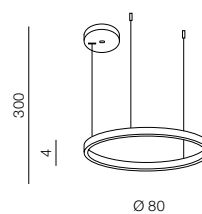

## Product Specifications

Type	Pendant
Type of track	-
Possible Adjustment	YES
Color	Bronze gold
Material	Steel / Acrylic
Light source	1
Type of source	LED INTEGRATED
Lumens	4079 lm
Kelvins	2800K
Beam angle	-
Dimmable	YES
Type of DIMM	TRIAC
CCT	-
Type of CCT	-
Lifetime	30000 h.
Type of control	DRIVER
Remote control	-
CRI	? 80
Track adapter	-
Voltage	230V
Power	56W
Switch location	
Protection class	IP20
Tilt	-
Rotation	-

## Dimensions

Product	height / width / length [cm]	300 x 80 x -
Mounting inlet	depth / width / length [cm]	- x - x -
Ceiling base	height / diameter / width / length [cm]	4 x 18 ~ 20 x - x -
Shades	height / diameter / width / length [cm]	4 x 80 x 1,3 x -
Wall base	height / diameter / width / length [cm]	- x - x - x -
Table base	height / diameter / width / length [cm]	- x - x - x -
Floor base	height / diameter / width / length [cm]	- x - x - x -