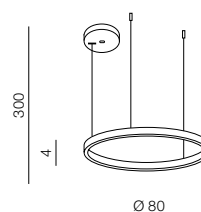

HALO PENDANT 80 BK

AZ4960, EAN-

Product Specifications

Type	Pendant
Type of track	-
Possible Adjustment	YES
Color	Sand black
Material	Steel / Acrylic
Light source	1
Type of source	LED INTEGRATED
Lumens	2991 lm
Kelvins	2900K
Beam angle	-
Dimmable	YES
Type of DIMM	TRIAC
CCT	-
Type of CCT	-
Lifetime	30000 h.
Type of control	DRIVER
Remote control	-
CRI	? 80
Track adapter	-
Voltage	230V
Power	54W
Switch location	
Protection class	IP20
Tilt	-
Rotation	-

Dimensions

Product	height / width / length [cm]	300 x 80 x -
Mounting inlet	depth / width / length [cm]	- x - x -
Ceiling base	height / diameter / width / length [cm]	4 x 18 ~ 20 x - x -
Shades	height / diameter / width / length [cm]	4 x 80 x 1,3 x -
Wall base	height / diameter / width / length [cm]	- x - x - x -
Table base	height / diameter / width / length [cm]	- x - x - x -
Floor base	height / diameter / width / length [cm]	- x - x - x -