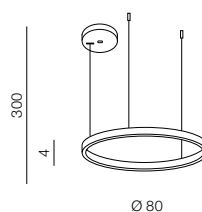

HALO PENDANT 80 WH

AZ4959, EAN-

Product Specifications

Type	Pendant
Type of track	-
Possible Adjustment	YES
Color	Sand white
Material	Steel / Acrylic
Light source	1
Type of source	LED INTEGRATED
Lumens	3400 lm
Kelvins	2900K
Beam angle	-
Dimmable	YES
Type of DIMM	TRIAC
CCT	-
Type of CCT	-
Lifetime	30000 h.
Type of control	DRIVER
Remote control	-
CRI	? 80
Track adapter	-
Voltage	230V
Power	56W
Switch location	
Protection class	IP20
Tilt	-
Rotation	-

Dimensions

Product	height / width / length [cm]	300 x 80 x -
Mounting inlet	depth / width / length [cm]	- x - x -
Ceiling base	height / diameter / width / length [cm]	4 x 18 ~ 20 x - x -
Shades	height / diameter / width / length [cm]	4 x 80 x 1,3 x -
Wall base	height / diameter / width / length [cm]	- x - x - x -
Table base	height / diameter / width / length [cm]	- x - x - x -
Floor base	height / diameter / width / length [cm]	- x - x - x -