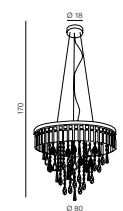

## KALABRIA XL GO

AZ4905, EAN5901238449058

## Product Specifications

Type	Pendant
Type of track	-
Possible Adjustment	YES
Color	Shiny gold / Clear
Material	Metal / Crystal K9
Light source	12
Type of source	G9
Lumens	- lm
Kelvins	-
Beam angle	-
Dimmable	-
Type of DIMM	-
CCT	-
Type of CCT	-
Lifetime	-
Type of control	-
Remote control	-
CRI	-
Track adapter	-
Voltage	230V
Power	40W
Switch location	-
Protection class	IP20
Tilt	-
Rotation	-

## Dimensions

Product	height / width / length [cm]	150 x 80 x -
Mounting inlet	depth / width / length [cm]	- x - x -
Ceiling base	height / diameter / width / length [cm]	5 x 18 x - x -
Shades	height / diameter / width / length [cm]	62 x 80 x - x -
Wall base	height / diameter / width / length [cm]	- x - x - x -
Table base	height / diameter / width / length [cm]	- x - x - x -
Floor base	height / diameter / width / length [cm]	- x - x - x -