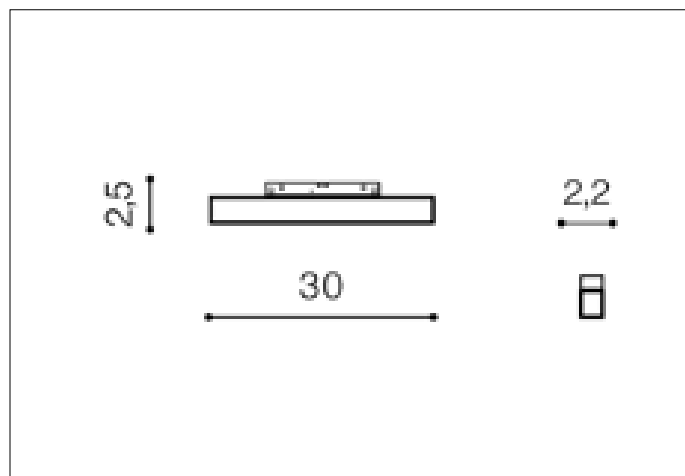

## Dimensions height / width / length [cm] Product Specifications

Product	N/A x N/A x N/A
Mounting inlet:	N/A x N/A x N/A
Ceiling base:	N/A x N/A x N/A
Shades	N/A x N/A x N/A

Line	SMART
Type	Track
Type of track	Magnetic
Colour	N/A
Material	N/A
Light source	N/A
Type of socket	N/A
Lumens	N/A
Kelvins	N/A
Beam angle	N/A
Dimmable	N/A
CCT	N/A
RGB	N/A
RA	N/A
App remote control	N/A
Remote control	N/A
Voltage	N/AV
Power	N/A
Switch location	N/A
Protection class	N/A
Tilt	N/A
Rotation	N/A

## Shipping info height / width / length [cm]

BOX 1:	N/A x N/A x N/A
BOX 2:	N/A x N/A x N/A
BOX 3:	N/A x N/A x N/A
Net weight [kg]	N/A
Gross weight [kg]	N/A