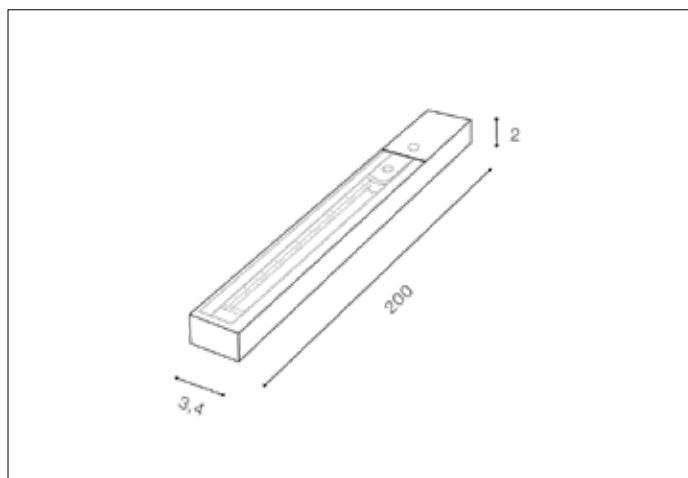

TRACK 1LINE SET 2M + END POWER + END CAP WH  
AZ4726, EAN 5901238447269

**Dimensions** height / width / length [cm] **Product Specifications**

Product	2 x 3,4 x 200
Mounting inlet:	N/A x N/A x N/A
Ceiling base:	N/A x N/A x N/A
Shades	N/A x N/A x N/A

Line	TECHNICAL
Type	Track
Type of track	1 Line
Colour	White
Material	Metal / PC
Light source	N/A
Type of socket	N/A
Lumens	N/A
Kelvins	N/A
Beam angle	N/A
Dimmable	N/A
CCT	N/A
RGB	N/A
RA	N/A
App remote control	N/A
Remote control	N/A
Voltage	N/AV
Power	N/A
Switch location	N/A
Protection class	N/A
Tilt	N/A
Rotation	N/A

**Shipping info** height / width / length [cm]

BOX 1:	2 x 200 x 3,4
BOX 2:	N/A x N/A x N/A
BOX 3:	N/A x N/A x N/A
Net weight [kg]	0,82
Gross weight [kg]	0,82

**Energy efficiency**

Azzardo Sp. z o.o.  
ul. Strzeszyńska 33 60-479 Poznań,  
NIP: 929-185-75-07