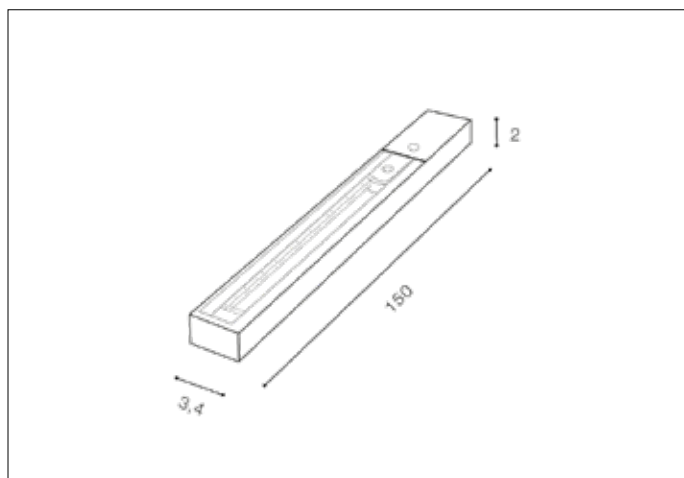

TRACK 1LINE SET 1,5M + END POWER + END CAP BK
AZ4725, EAN 5901238447252

Dimensions height / width / length [cm] **Product Specifications**

Product	2 x 3,4 x 150
Mounting inlet:	N/A x N/A x N/A
Ceiling base:	N/A x N/A x N/A
Shades	N/A x N/A x N/A

Line	TECHNICAL
Type	Track
Type of track	1 Line
Colour	Black
Material	Metal / PC
Light source	N/A
Type of socket	N/A
Lumens	N/A
Kelvins	N/A
Beam angle	N/A
Dimmable	N/A
CCT	N/A
RGB	N/A
RA	N/A
App remote control	N/A
Remote control	N/A
Voltage	N/AV
Power	N/A
Switch location	N/A
Protection class	N/A
Tilt	N/A
Rotation	N/A

Shipping info height / width / length [cm]

BOX 1:	2 x 150 x 3,4
BOX 2:	N/A x N/A x N/A
BOX 3:	N/A x N/A x N/A
Net weight [kg]	0,63
Gross weight [kg]	0,63

Energy efficiency

Azzardo Sp. z o.o.
ul. Strzeszyńska 33 60-479 Poznań,
NIP: 929-185-75-07