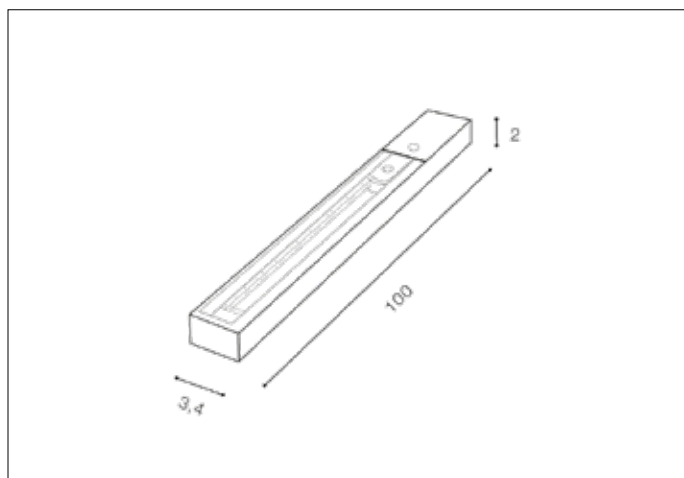

TRACK 1LINE SET 1M + END POWER + END CAP BK
AZ4723, EAN 5901238447238

Dimensions height / width / length [cm] **Product Specifications**

Product	2 x 3,4 x 100
Mounting inlet:	N/A x N/A x N/A
Ceiling base:	N/A x N/A x N/A
Shades	N/A x N/A x N/A

Line	TECHNICAL
Type	Track
Type of track	1 Line
Colour	Black
Material	Metal / PC
Light source	N/A
Type of socket	N/A
Lumens	N/A
Kelvins	N/A
Beam angle	N/A
Dimmable	N/A
CCT	N/A
RGB	N/A
RA	N/A
App remote control	N/A
Remote control	N/A
Voltage	N/AV
Power	N/A
Switch location	N/A
Protection class	N/A
Tilt	N/A
Rotation	N/A

Shipping info height / width / length [cm]

BOX 1:	2 x 100 x 3,4
BOX 2:	N/A x N/A x N/A
BOX 3:	N/A x N/A x N/A
Net weight [kg]	0,41
Gross weight [kg]	0,41

Energy efficiency

Azzardo Sp. z o.o.
ul. Strzeszyńska 33 60-479 Poznań,
NIP: 929-185-75-07