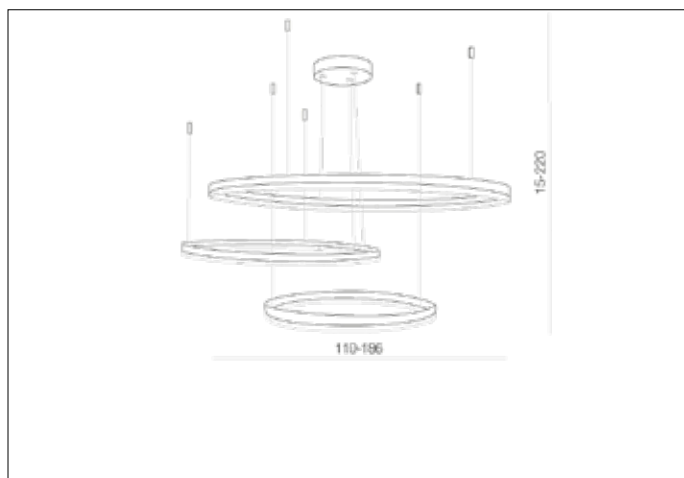

AZzardo[®]
LIGHTING

HALO PENDANT 100+80+60 BK
AZ4707, EAN 5901238447078

Dimensions height / width / length [cm] Product Specifications

Product	15 ~ 220 x 110 ~ 186 x 103 ~ 140
Mounting inlet:	N/A x N/A x N/A
Ceiling base:	5 x 22 x N/A
Shades	4 x 60 ~ 80 ~ 100 x N/A

Shipping info height / width / length [cm]

BOX 1:	12 x 107 x 107
BOX 2:	N/A x N/A x N/A
BOX 3:	N/A x N/A x N/A
Net weight [kg]	8,5
Gross weight [kg]	9

Energy efficiency

Azzardo Sp. z o.o.
ul. Strzeszyńska 33 60-479 Poznań,
NIP: 929-185-75-07

www.azzardolighting.com

Line	DECORATIVE
Type	Pendant
Type of track	N/A
Colour	Black
Material	Aluminium / Fro- sted glass
Light source	3
Type of socket	LED INTEGRATED
Lumens	N/A
Kelvins	3000
Beam angle	N/A
Dimmable	YES
CCT	N/A
RGB	N/A
RA	? 80
App remote control	N/A
Remote control	N/A
Voltage	230V
Power	130W
Switch location	N/A
Protection class	IP20
Tilt	N/A
Rotation	N/A