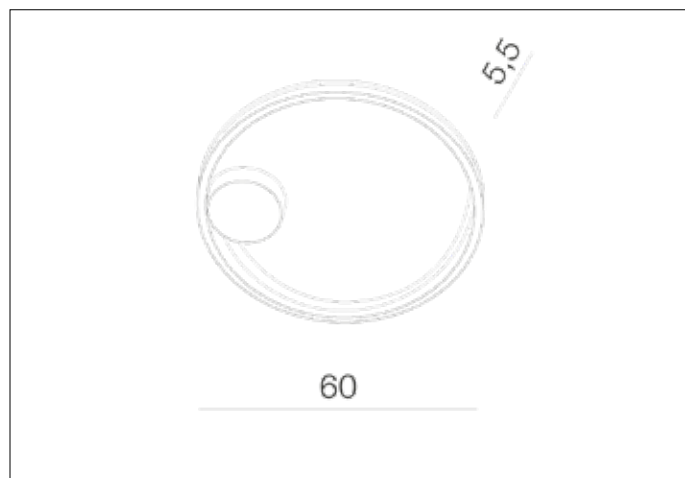

AZzardo[®]
 LIGHTING

 HALO 60 GO
 AZ4702, EAN 5901238447023

Dimensions height / width / length [cm] **Product Specifications**

Product	5,5 x 60 x 60
Mounting inlet:	N/A x N/A x N/A
Ceiling base:	4 x 20 x 20
Shades	4 x 60 x N/A

Line	DECORATIVE
Type	Top
Type of track	N/A
Colour	Gold
Material	Aluminium / Frosted glass
Light source	1
Type of socket	LED INTEGRATED
Lumens	N/A
Kelvins	3000
Beam angle	N/A
Dimmable	N/A
CCT	N/A
RGB	N/A
RA	? 80
App remote control	N/A
Remote control	N/A
Voltage	230V
Power	40W
Switch location	N/A
Protection class	IP20
Tilt	N/A
Rotation	N/A

Shipping info height / width / length [cm]

BOX 1:	13 x 67 x 67
BOX 2:	N/A x N/A x N/A
BOX 3:	N/A x N/A x N/A
Net weight [kg]	3
Gross weight [kg]	3,3

Energy efficiency

 Azzardo Sp. z o.o.
 ul. Strzeszyńska 33 60-479 Poznań,
 NIP: 929-185-75-07