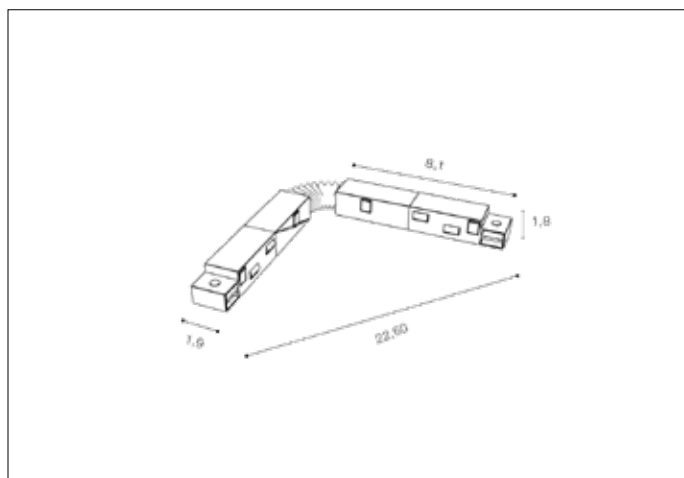

TRACK MAGNETIC FLEX CONNECTOR ELECTRIC BK
AZ4687, EAN 5901238446873

Dimensions height / width / length [cm] **Product Specifications**

Product	1,8 x 1,9 x 6,30 ~ 22,60
Mounting inlet:	N/A x N/A x N/A
Ceiling base:	N/A x N/A x N/A
Shades	N/A x N/A x N/A

Line	TECHNICAL
Type	Component
Type of track	Magnetic
Colour	Black
Material	PC / Gum
Light source	N/A
Type of socket	N/A
Lumens	N/A
Kelvins	N/A
Beam angle	N/A
Dimmable	N/A
CCT	N/A
RGB	N/A
RA	N/A
App remote control	N/A
Remote control	N/A
Voltage	48V
Power	N/A
Switch location	N/A
Protection class	N/A
Tilt	180°
Rotation	180°

Shipping info height / width / length [cm]

BOX 1:	22,6 x 1,8 x 1,9
BOX 2:	N/A x N/A x N/A
BOX 3:	N/A x N/A x N/A
Net weight [kg]	0,054
Gross weight [kg]	0,055

Energy efficiency

Azzardo Sp. z o.o.
ul. Strzeszyńska 33 60-479 Poznań,
NIP: 929-185-75-07