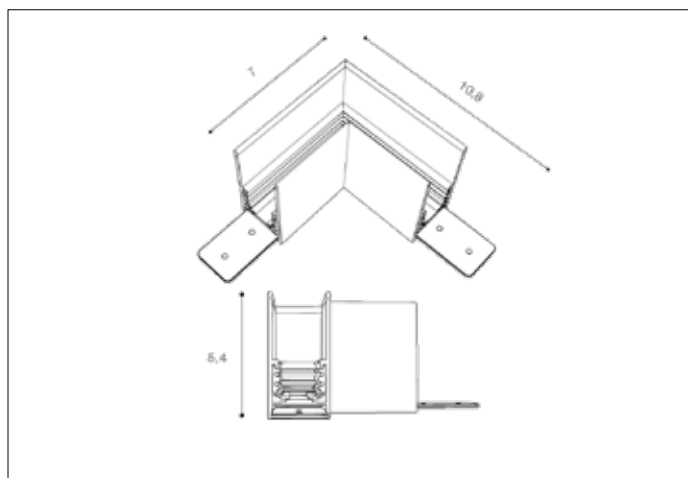

TRACK MAGNETIC CORNER 90 BK
AZ4679, EAN 5901238446798

Dimensions height / width / length [cm] **Product Specifications**

Product	5,4 x 7 ~ 10,80 x 7 ~ 10,80
Mounting inlet:	N/A x N/A x N/A
Ceiling base:	N/A x N/A x N/A
Shades	N/A x N/A x N/A

Line	TECHNICAL
Type	Component
Type of track	Magnetic
Colour	Black
Material	Metal / PC
Light source	N/A
Type of socket	N/A
Lumens	N/A
Kelvins	N/A
Beam angle	N/A
Dimmable	N/A
CCT	N/A
RGB	N/A
RA	N/A
App remote control	N/A
Remote control	N/A
Voltage	N/AV
Power	N/A
Switch location	N/A
Protection class	N/A
Tilt	N/A
Rotation	N/A

Shipping info height / width / length [cm]

BOX 1:	5,4 x 13 x 13
BOX 2:	N/A x N/A x N/A
BOX 3:	N/A x N/A x N/A
Net weight [kg]	0,2
Gross weight [kg]	0,2

Energy efficiency

Azzardo Sp. z o.o.
ul. Strzeszyńska 33 60-479 Poznań,
NIP: 929-185-75-07