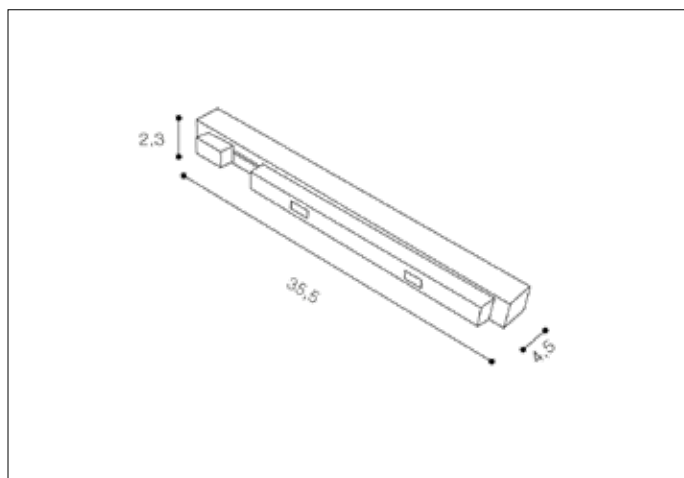

TRACK MAGNETIC POWER SUPPLY 200W COVERT BK
AZ4673, EAN 5901238446736

Dimensions height / width / length [cm] **Product Specifications**

Product	4,5 x 2,3 x 35,5
Mounting inlet:	N/A x N/A x N/A
Ceiling base:	N/A x N/A x N/A
Shades	N/A x N/A x N/A

Line	TECHNICAL
Type	Power Supply
Type of track	Magnetic
Colour	Black
Material	Metal / PC
Light source	N/A
Type of socket	N/A
Lumens	N/A
Kelvins	N/A
Beam angle	N/A
Dimmable	N/A
CCT	N/A
RGB	N/A
RA	N/A
App remote control	N/A
Remote control	N/A
Voltage	230V
Power	max LED 200W
Switch location	N/A
Protection class	N/A
Tilt	N/A
Rotation	N/A

Shipping info height / width / length [cm]

BOX 1:	3 x 38 x 5
BOX 2:	N/A x N/A x N/A
BOX 3:	N/A x N/A x N/A
Net weight [kg]	0,4
Gross weight [kg]	0,4

Energy efficiency

Azzardo Sp. z o.o.
ul. Strzeszyńska 33 60-479 Poznań,
NIP: 929-185-75-07