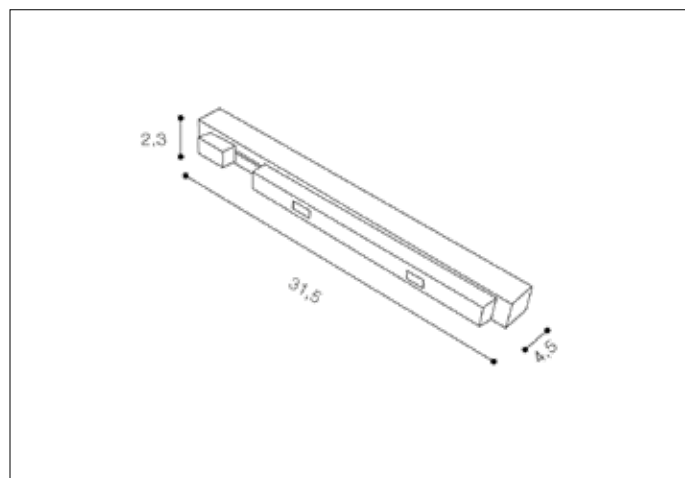

TRACK MAGNETIC POWER SUPPLY 100W COVERT BK  
AZ4671, EAN 5901238446712

**Dimensions** height / width / length [cm] **Product Specifications**

Product	4,5 x 2,3 x 31,5
Mounting inlet:	N/A x N/A x N/A
Ceiling base:	N/A x N/A x N/A
Shades	N/A x N/A x N/A

Line	TECHNICAL
Type	Power Supply
Type of track	Magnetic
Colour	Black
Material	Metal / PC
Light source	N/A
Type of socket	N/A
Lumens	N/A
Kelvins	N/A
Beam angle	N/A
Dimmable	N/A
CCT	N/A
RGB	N/A
RA	N/A
App remote control	N/A
Remote control	N/A
Voltage	230V
Power	max LED 100W
Switch location	N/A
Protection class	N/A
Tilt	N/A
Rotation	N/A

**Shipping info** height / width / length [cm]

BOX 1:	3 x 34 x 5
BOX 2:	N/A x N/A x N/A
BOX 3:	N/A x N/A x N/A
Net weight [kg]	0,4
Gross weight [kg]	0,4

**Energy efficiency**

Azzardo Sp. z o.o.  
ul. Strzeszyńska 33 60-479 Poznań,  
NIP: 929-185-75-07