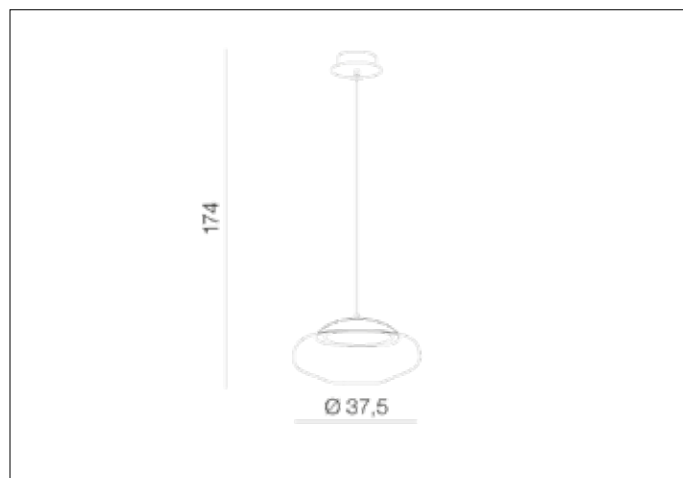

AZzardo[®]
LIGHTING

HELENA C

AZ4668, EAN 5901238446682

Dimensions height / width / length [cm] Product Specifications

Product	174 x 37,5 x N/A
Mounting inlet:	N/A x N/A x N/A
Ceiling base:	4,2 x 20 / 16 x N/A
Shades	18 x 37,5 x N/A

Line	DECORATIVE
Type	Pendant
Type of track	N/A
Colour	Brass / Champagne
Material	Metal / Glass
Light source	1
Type of socket	LED INTEGRATED
Lumens	N/A
Kelvins	3000
Beam angle	N/A
Dimmable	N/A
CCT	N/A
RGB	N/A
RA	? 80
App remote control	N/A
Remote control	N/A
Voltage	230V
Power	23W
Switch location	N/A
Protection class	IP20
Tilt	N/A
Rotation	N/A

Shipping info height / width / length [cm]

BOX 1:	32 x 45 x 45
BOX 2:	N/A x N/A x N/A
BOX 3:	N/A x N/A x N/A
Net weight [kg]	3,9
Gross weight [kg]	4,4

Energy efficiency

Azzardo Sp. z o.o.
ul. Strzeszyńska 33 60-479 Poznań,
NIP: 929-185-75-07