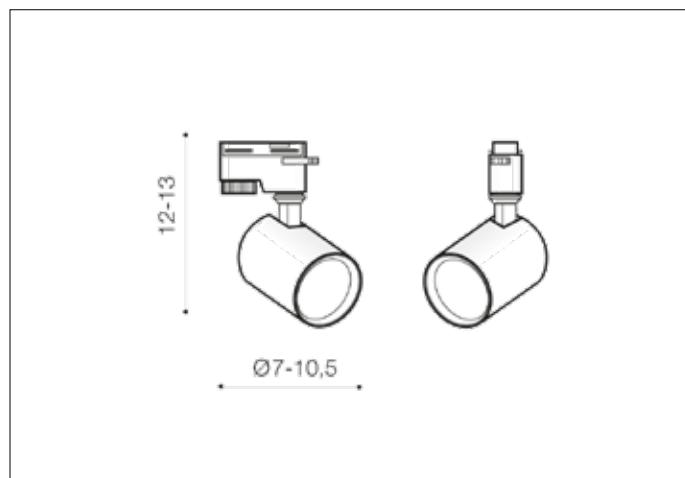

AZzardo[®]
LIGHTING

EXO TRACK 1LINE GU10 WH
AZ4661, EAN 5901238446613

Dimensions height / width / length [cm] Product Specifications

Product	12 ~ 13 x 7 ~ 10,5 x 6 ~ 8
Mounting inlet:	N/A x N/A x N/A
Ceiling base:	N/A x N/A x N/A
Shades	8 x 6 x N/A

Line	TECHNICAL
Type	Track
Type of track	1 Line
Colour	White
Material	Metal
Light source	1
Type of socket	GU10
Lumens	N/A
Kelvins	N/A
Beam angle	N/A
Dimmable	N/A
CCT	N/A
RGB	N/A
RA	N/A
App remote control	N/A
Remote control	N/A
Voltage	230V
Power	max LED 35W
Switch location	N/A
Protection class	IP20
Tilt	90°
Rotation	350°

Shipping info height / width / length [cm]

BOX 1:	13,5 x 6,5 x 7,5
BOX 2:	N/A x N/A x N/A
BOX 3:	N/A x N/A x N/A
Net weight [kg]	0,18
Gross weight [kg]	0,2

Energy efficiency

N/A

Azzardo Sp. z o.o.
ul. Strzeszyńska 33 60-479 Poznań,
NIP: 929-185-75-07