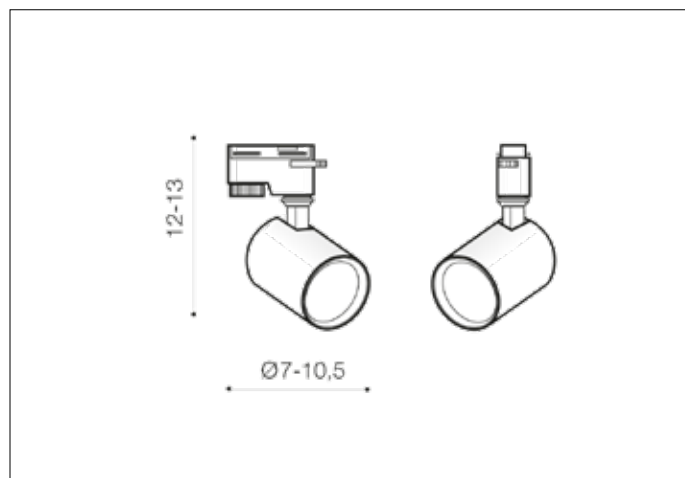

**AZzardo**<sup>®</sup>  
LIGHTING

EXO TRACK 1LINE GU10 BK  
AZ4660, EAN 5901238446606

### Dimensions height / width / length [cm] Product Specifications

Product	12 ~ 13 x 7 ~ 10,5 x 6 ~ 8
Mounting inlet:	N/A x N/A x N/A
Ceiling base:	N/A x N/A x N/A
Shades	8 x 6 x N/A

Line	TECHNICAL
Type	Track
Type of track	1 Line
Colour	Black
Material	Metal
Light source	1
Type of socket	GU10
Lumens	N/A
Kelvins	N/A
Beam angle	N/A
Dimmable	N/A
CCT	N/A
RGB	N/A
RA	N/A
App remote control	N/A
Remote control	N/A
Voltage	230V
Power	max LED 35W
Switch location	N/A
Protection class	IP20
Tilt	90°
Rotation	350°

### Shipping info height / width / length [cm]

BOX 1:	13,5 x 6,5 x 7,5
BOX 2:	N/A x N/A x N/A
BOX 3:	N/A x N/A x N/A
Net weight [kg]	0,18
Gross weight [kg]	0,2