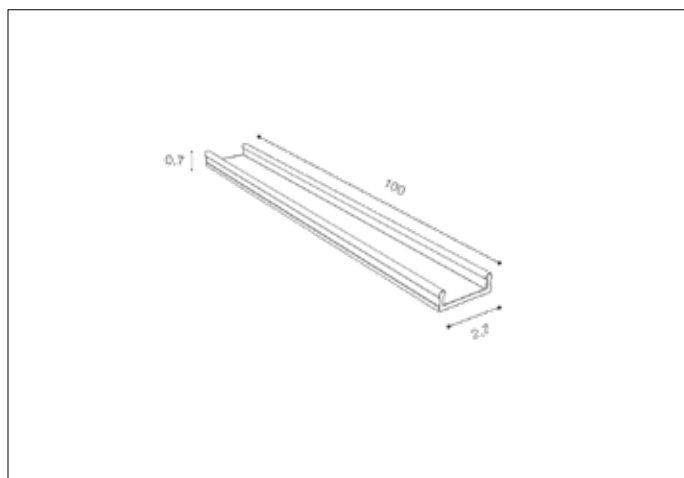

TRACK MAGNETIC COVER 1M BK  
AZ4652, EAN 5901238446521

**Dimensions** height / width / length [cm] **Product Specifications**

Product	0,7 x 2,7 x 100
Mounting inlet:	N/A x N/A x N/A
Ceiling base:	N/A x N/A x N/A
Shades	N/A x N/A x N/A

Line	TECHNICAL
Type	Component
Type of track	Magnetic
Colour	Black
Material	PC
Light source	N/A
Type of socket	N/A
Lumens	N/A
Kelvins	N/A
Beam angle	N/A
Dimmable	N/A
CCT	N/A
RGB	N/A
RA	N/A
App remote control	N/A
Remote control	N/A
Voltage	N/AV
Power	N/A
Switch location	N/A
Protection class	N/A
Tilt	N/A
Rotation	N/A

**Shipping info** height / width / length [cm]

BOX 1:	0,8 x 100 x 2,7
BOX 2:	N/A x N/A x N/A
BOX 3:	N/A x N/A x N/A
Net weight [kg]	0,08
Gross weight [kg]	0,08

**Energy efficiency**

Azzardo Sp. z o.o.  
ul. Strzeszyńska 33 60-479 Poznań,  
NIP: 929-185-75-07