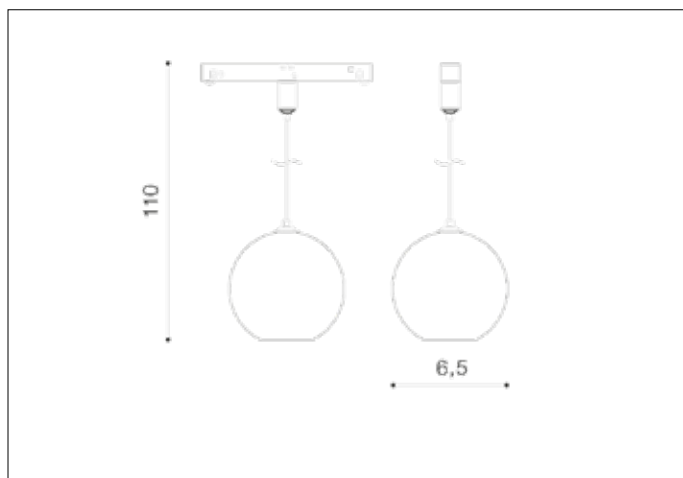

AZzardo[®]
LIGHTING

KORI TRACK MAGNETIC 5W 3000K GO
AZ4628, EAN 5901238446286

Dimensions height / width / length [cm] Product Specifications

Product	110 x 6,5 x N/A
Mounting inlet:	N/A x N/A x N/A
Ceiling base:	N/A x N/A x N/A
Shades	6 x 6,5 x N/A

Line	TECHNICAL
Type	Track / Pendant
Type of track	Magnetic
Colour	Gold
Material	Metal
Light source	1
Type of socket	LED INTEGRATED
Lumens	N/A
Kelvins	3000
Beam angle	N/A
Dimmable	N/A
CCT	N/A
RGB	N/A
RA	? 80
App remote control	N/A
Remote control	N/A
Voltage	48V
Power	5W
Switch location	N/A
Protection class	IP20
Tilt	N/A
Rotation	N/A

Shipping info height / width / length [cm]

BOX 1:	19 x 15 x 8,5
BOX 2:	N/A x N/A x N/A
BOX 3:	N/A x N/A x N/A
Net weight [kg]	0,38
Gross weight [kg]	0,47

Energy efficiency

Azzardo Sp. z o.o.
ul. Strzeszyńska 33 60-479 Poznań,
NIP: 929-185-75-07