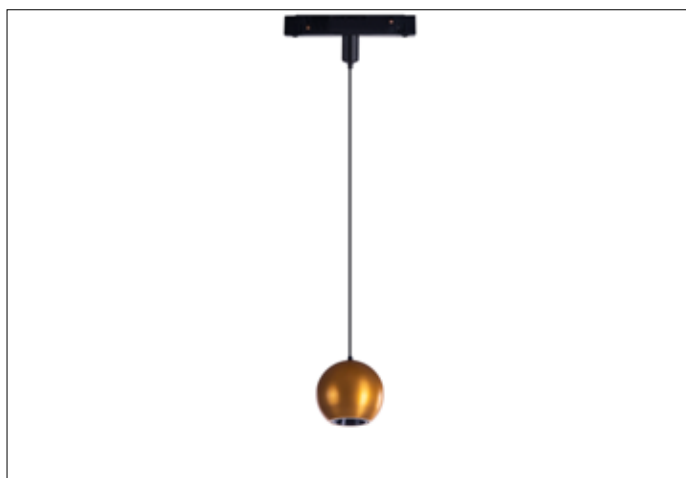

AZzardo[®]
LIGHTING

KORI TRACK MAGNETIC 5W 3000K GO
AZ4628, EAN 5901238446286

Dimensions height / width / length [cm] Product Specifications

Product	110 x 6,5 x N/A
Mounting inlet:	N/A x N/A x N/A
Ceiling base:	N/A x N/A x N/A
Shades	6 x 6,5 x N/A

Line	TECHNICAL
Type	Track / Pendant
Type of track	Magnetic
Colour	Gold
Material	Metal
Light source	1
Type of socket	LED INTEGRATED
Lumens	N/A
Kelvins	3000
Beam angle	N/A
Dimmable	N/A
CCT	N/A
RGB	N/A
RA	? 80
App remote control	N/A
Remote control	N/A
Voltage	48V
Power	5W
Switch location	N/A
Protection class	IP20
Tilt	N/A
Rotation	N/A