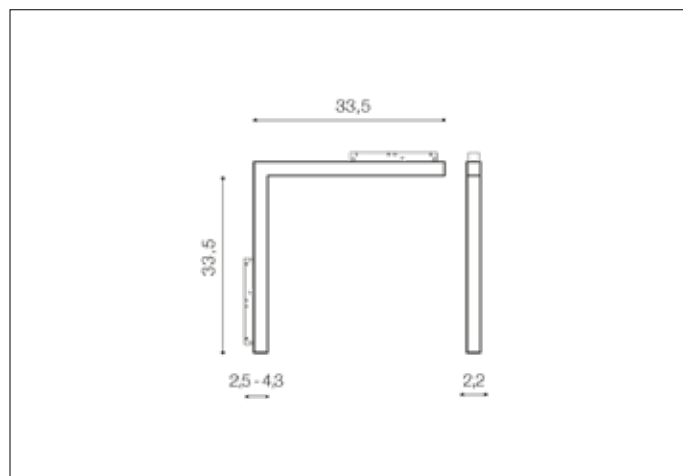

Azzardo[®]
LIGHTING

SAGA TRACK MAGNETIC CORNER B 24W MILKY120

4000K BK

AZ4619, EAN 5901238446194

Dimensions height / width / length [cm] Product Specifications

Product	2,5 ~ 4,3 x 33,5 x 33,5
Mounting inlet:	N/A x N/A x N/A
Ceiling base:	N/A x N/A x N/A
Shades	N/A x N/A x N/A

Shipping info height / width / length [cm]

BOX 1:	43,5 x 37,5 x 7,5
BOX 2:	N/A x N/A x N/A
BOX 3:	N/A x N/A x N/A
Net weight [kg]	0,4
Gross weight [kg]	0,75

Energy efficiency

Azzardo Sp. z o.o.

ul. Strzeszyńska 33 60-479 Poznań,

NIP: 929-185-75-07

www.azzardolighting.com

Line	TECHNICAL
Type	Track
Type of track	Magnetic
Colour	Black
Material	Metal / PC
Light source	1
Type of socket	LED INTEGRATED
Lumens	N/A
Kelvins	4000
Beam angle	N/A
Dimmable	N/A
CCT	N/A
RGB	N/A
RA	? 80
App remote control	N/A
Remote control	N/A
Voltage	48V
Power	24W
Switch location	N/A
Protection class	IP20
Tilt	N/A
Rotation	N/A