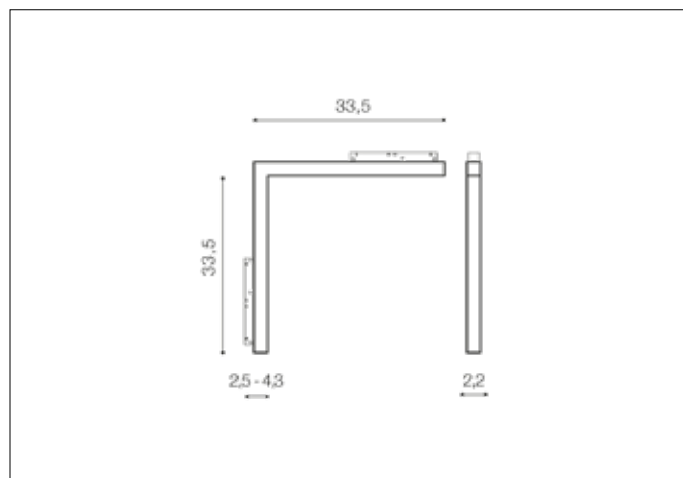

Azzardo[®]
LIGHTING

SAGA TRACK MAGNETIC CORNER B 24W MILKY120

3000K WH

AZ4618, EAN 5901238446187

Dimensions height / width / length [cm] Product Specifications

Product	2,5 ~ 4,3 x 33,5 x 33,5
Mounting inlet:	N/A x N/A x N/A
Ceiling base:	N/A x N/A x N/A
Shades	N/A x N/A x N/A

Shipping info height / width / length [cm]

BOX 1:	43,5 x 37,5 x 7,5
BOX 2:	N/A x N/A x N/A
BOX 3:	N/A x N/A x N/A
Net weight [kg]	0,4
Gross weight [kg]	0,75

Energy efficiency

Azzardo Sp. z o.o.

ul. Strzeszyńska 33 60-479 Poznań,

NIP: 929-185-75-07

www.azzardolighting.com

Line	TECHNICAL
Type	Track
Type of track	Magnetic
Colour	White
Material	Metal / PC
Light source	1
Type of socket	LED INTEGRATED
Lumens	N/A
Kelvins	3000
Beam angle	N/A
Dimmable	N/A
CCT	N/A
RGB	N/A
RA	? 80
App remote control	N/A
Remote control	N/A
Voltage	48V
Power	24W
Switch location	N/A
Protection class	IP20
Tilt	N/A
Rotation	N/A