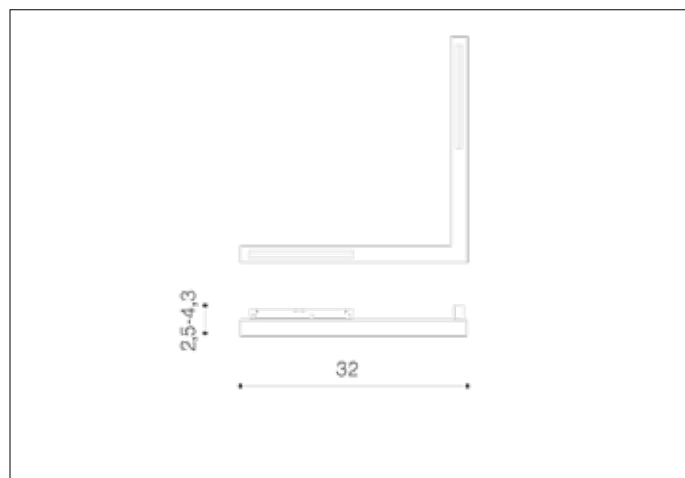

SAGA TRACK MAGNETIC CORNER A 24W MILKY120

4000K WH

AZ4616, EAN 5901238446163

Dimensions height / width / length [cm] **Product Specifications**

Product	2,5 ~ 4,3 x 32 x 30
Mounting inlet:	N/A x N/A x N/A
Ceiling base:	N/A x N/A x N/A
Shades	N/A x N/A x N/A

Line	TECHNICAL
Type	Track
Type of track	Magnetic
Colour	White
Material	Metal / PC
Light source	1
Type of socket	LED INTEGRATED
Lumens	N/A
Kelvins	4000
Beam angle	N/A
Dimmable	N/A
CCT	N/A
RGB	N/A
RA	? 80
App remote control	N/A
Remote control	N/A
Voltage	48V
Power	24W
Switch location	N/A
Protection class	IP20
Tilt	N/A
Rotation	N/A

Shipping info height / width / length [cm]

BOX 1:	43,5 x 37,5 x 7,5
BOX 2:	N/A x N/A x N/A
BOX 3:	N/A x N/A x N/A
Net weight [kg]	0,4
Gross weight [kg]	0,74

Energy efficiency

Azzardo Sp. z o.o.
ul. Strzeszyńska 33 60-479 Poznań,
NIP: 929-185-75-07