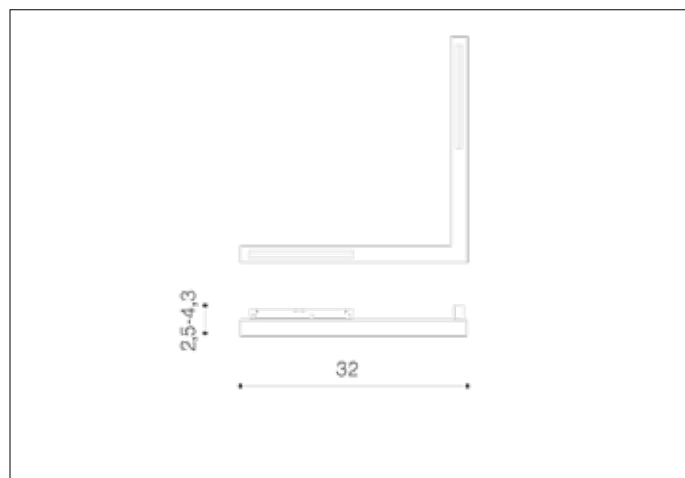

SAGA TRACK MAGNETIC CORNER A 24W MILKY120

3000K WH

AZ4614, EAN 5901238446149

Dimensions height / width / length [cm] Product Specifications

| | |
|-----------------|---------------------|
| Product | 2,5 ~ 4,3 x 32 x 30 |
| Mounting inlet: | N/A x N/A x N/A |
| Ceiling base: | N/A x N/A x N/A |
| Shades | N/A x N/A x N/A |

| | |
|--------------------|----------------|
| Line | TECHNICAL |
| Type | Track |
| Type of track | Magnetic |
| Colour | White |
| Material | Metal / PC |
| Light source | 1 |
| Type of socket | LED INTEGRATED |
| Lumens | N/A |
| Kelvins | 3000 |
| Beam angle | N/A |
| Dimmable | N/A |
| CCT | N/A |
| RGB | N/A |
| RA | ? 80 |
| App remote control | N/A |
| Remote control | N/A |
| Voltage | 48V |
| Power | 24W |
| Switch location | N/A |
| Protection class | IP20 |
| Tilt | N/A |
| Rotation | N/A |

Shipping info height / width / length [cm]

| | |
|-------------------|-------------------|
| BOX 1: | 43,5 x 37,5 x 7,5 |
| BOX 2: | N/A x N/A x N/A |
| BOX 3: | N/A x N/A x N/A |
| Net weight [kg] | 0,4 |
| Gross weight [kg] | 0,74 |