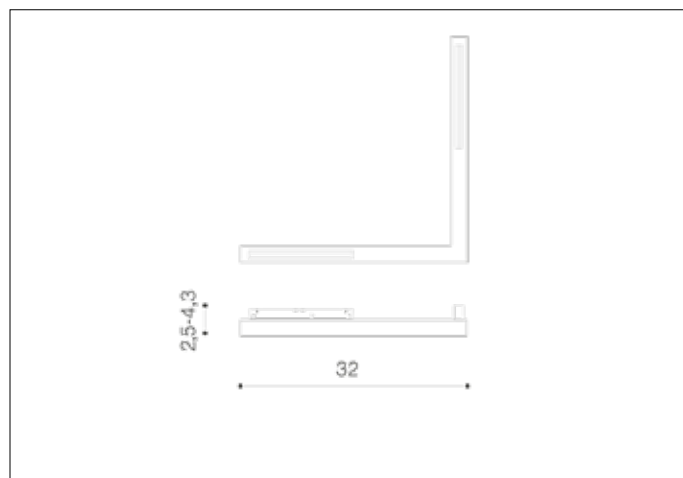

## SAGA TRACK MAGNETIC CORNER A 24W MILKY120

3000K BK

AZ4613, EAN 5901238446132

### Dimensions height / width / length [cm] Product Specifications

Product	2,5 ~ 4,3 x 32 x 30
Mounting inlet:	N/A x N/A x N/A
Ceiling base:	N/A x N/A x N/A
Shades	N/A x N/A x N/A

Line	TECHNICAL
Type	Track
Type of track	Magnetic
Colour	Black
Material	Metal / PC
Light source	1
Type of socket	LED INTEGRATED
Lumens	N/A
Kelvins	3000
Beam angle	N/A
Dimmable	N/A
CCT	N/A
RGB	N/A
RA	? 80
App remote control	N/A
Remote control	N/A
Voltage	48V
Power	24W
Switch location	N/A
Protection class	IP20
Tilt	N/A
Rotation	N/A

### Shipping info height / width / length [cm]

BOX 1:	43,5 x 37,5 x 7,5
BOX 2:	N/A x N/A x N/A
BOX 3:	N/A x N/A x N/A
Net weight [kg]	0,4
Gross weight [kg]	0,74