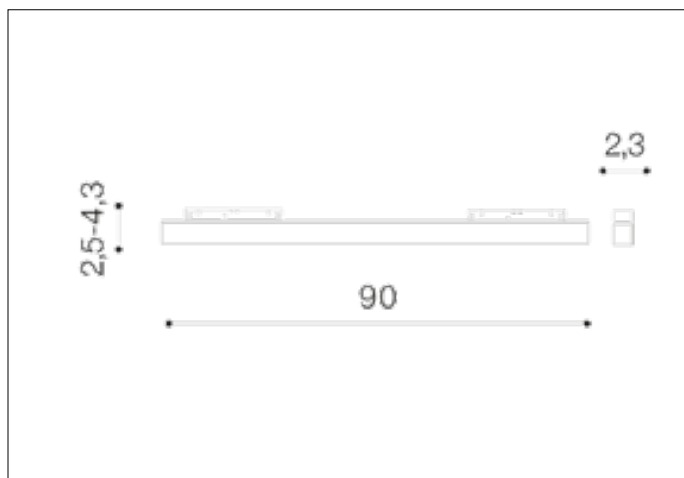

**AZzardo**<sup>®</sup>  
 LIGHTING

 SAGA TRACK MAGNETIC 36W MILKY120 3000K WH  
 AZ4612, EAN 5901238446125

**Dimensions** height / width / length [cm] **Product Specifications**

Product	2,5 ~ 4,3 x 2,3 x 90
Mounting inlet:	N/A x N/A x N/A
Ceiling base:	N/A x N/A x N/A
Shades	N/A x N/A x N/A

**Shipping info** height / width / length [cm]

BOX 1:	94 x 9 x 5
BOX 2:	N/A x N/A x N/A
BOX 3:	N/A x N/A x N/A
Net weight [kg]	0,55
Gross weight [kg]	0,73

**Energy efficiency**

Azzardo Sp. z o.o.  
 ul. Strzeszyńska 33 60-479 Poznań,  
 NIP: 929-185-75-07

[www.azzardolighting.com](http://www.azzardolighting.com)

Line	TECHNICAL
Type	Track
Type of track	Magnetic
Colour	White
Material	Metal / PC
Light source	1
Type of socket	LED INTEGRATED
Lumens	N/A
Kelvins	3000
Beam angle	N/A
Dimmable	N/A
CCT	N/A
RGB	N/A
RA	? 80
App remote control	N/A
Remote control	N/A
Voltage	48V
Power	36W
Switch location	N/A
Protection class	IP20
Tilt	N/A
Rotation	N/A