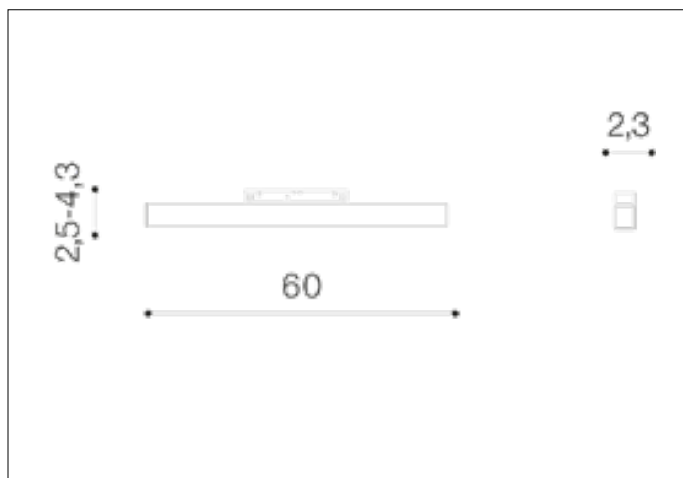

SAGA TRACK MAGNETIC 24W MILKY120 4000K WH
AZ4610, EAN 5901238446101

Dimensions height / width / length [cm] Product Specifications

Product	2,5 ~ 4,3 x 2,3 x 60
Mounting inlet:	N/A x N/A x N/A
Ceiling base:	N/A x N/A x N/A
Shades	N/A x N/A x N/A

Line	TECHNICAL
Type	Track
Type of track	Magnetic
Colour	White
Material	Metal / PC
Light source	1
Type of socket	LED INTEGRATED
Lumens	N/A
Kelvins	4000
Beam angle	N/A
Dimmable	N/A
CCT	N/A
RGB	N/A
RA	? 80
App remote control	N/A
Remote control	N/A
Voltage	48V
Power	24W
Switch location	N/A
Protection class	IP20
Tilt	N/A
Rotation	N/A

Shipping info height / width / length [cm]

BOX 1:	64 x 5 x 9
BOX 2:	N/A x N/A x N/A
BOX 3:	N/A x N/A x N/A
Net weight [kg]	0,36
Gross weight [kg]	0,5

Energy efficiency

Azzardo Sp. z o.o.
ul. Strzeszyńska 33 60-479 Poznań,
NIP: 929-185-75-07