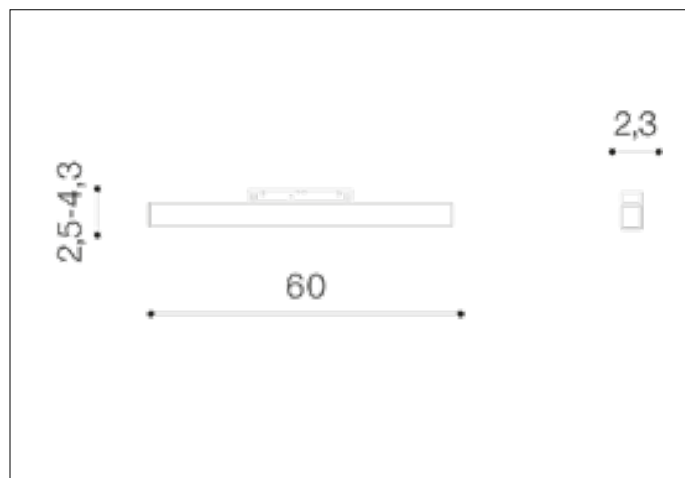

SAGA TRACK MAGNETIC 24W MILKY120 3000K WH
AZ4608, EAN 5901238446088

Dimensions height / width / length [cm] **Product Specifications**

| | |
|-----------------|----------------------|
| Product | 2,5 ~ 4,3 x 2,3 x 60 |
| Mounting inlet: | N/A x N/A x N/A |
| Ceiling base: | N/A x N/A x N/A |
| Shades | N/A x N/A x N/A |

| | |
|--------------------|----------------|
| Line | TECHNICAL |
| Type | Track |
| Type of track | Magnetic |
| Colour | White |
| Material | Metal / PC |
| Light source | 1 |
| Type of socket | LED INTEGRATED |
| Lumens | N/A |
| Kelvins | 3000 |
| Beam angle | N/A |
| Dimmable | N/A |
| CCT | N/A |
| RGB | N/A |
| RA | ? 80 |
| App remote control | N/A |
| Remote control | N/A |
| Voltage | 48V |
| Power | 24W |
| Switch location | N/A |
| Protection class | IP20 |
| Tilt | N/A |
| Rotation | N/A |

Shipping info height / width / length [cm]

| | |
|-------------------|-----------------|
| BOX 1: | 64 x 5 x 9 |
| BOX 2: | N/A x N/A x N/A |
| BOX 3: | N/A x N/A x N/A |
| Net weight [kg] | 0,36 |
| Gross weight [kg] | 0,5 |