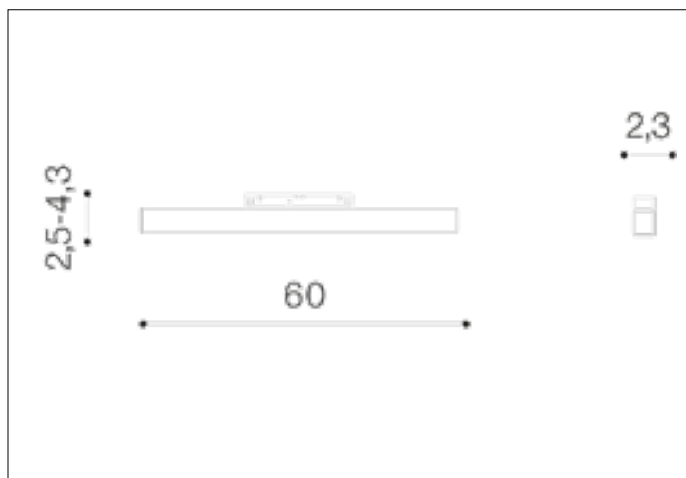

SAGA TRACK MAGNETIC 24W MILKY120 3000K BK
AZ4607, EAN 5901238446071

Dimensions height / width / length [cm] Product Specifications

Product	2,5 ~ 4,3 x 2,3 x 60
Mounting inlet:	N/A x N/A x N/A
Ceiling base:	N/A x N/A x N/A
Shades	N/A x N/A x N/A

Line	TECHNICAL
Type	Track
Type of track	Magnetic
Colour	Black
Material	Metal / PC
Light source	1
Type of socket	LED INTEGRATED
Lumens	N/A
Kelvins	3000
Beam angle	N/A
Dimmable	N/A
CCT	N/A
RGB	N/A
RA	? 80
App remote control	N/A
Remote control	N/A
Voltage	48V
Power	24W
Switch location	N/A
Protection class	IP20
Tilt	N/A
Rotation	N/A

Shipping info height / width / length [cm]

BOX 1:	64 x 5 x 9
BOX 2:	N/A x N/A x N/A
BOX 3:	N/A x N/A x N/A
Net weight [kg]	0,36
Gross weight [kg]	0,5

Energy efficiency

Azzardo Sp. z o.o.
ul. Strzeszyńska 33 60-479 Poznań,
NIP: 929-185-75-07