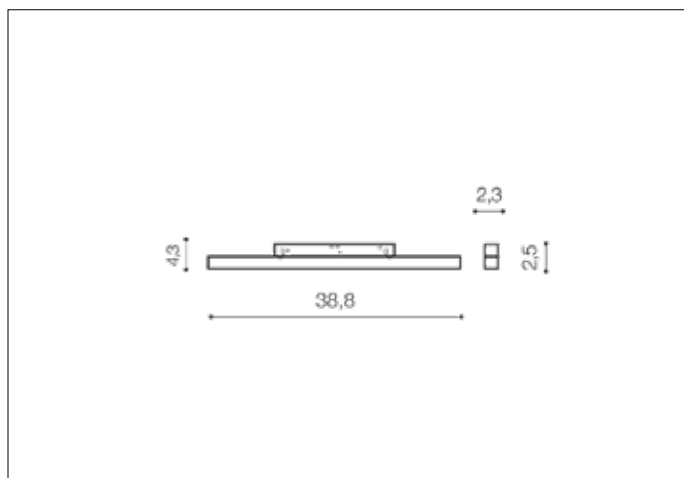

### Dimensions height / width / length

[cm] Product	2,5 ~ 4,3 x 2,2 x
Mounting inlet:	N/A x N/A x N/A
Ceiling base:	38,8 N/A x N/A x N/A
Shades	N/A x N/A x N/A

### Product Specifications

Line	TECHNICAL
Type	Track
Type of track	Magnetic
Colour	Black / Black
Material	Metal / PC
Light source	1
Type of socket	LED INTEGRATED
Lumens	N/A
Kelvins	4000
Beam angle	N/A
Dimmable	N/A
CCT	N/A
RGB	N/A
RA	? 80
App remote control	N/A
Remote control	N/A
Voltage	48V
Power	12W
Switch location	N/A
Protection class	IP20
Tilt	N/A
Rotation	N/A

### Shipping info height / width / length [cm]

BOX 1:	9 x 41,5 x 5
BOX 2:	N/A x N/A x N/A
BOX 3:	N/A x N/A x N/A
Net weight [kg]	0,26
Gross weight [kg]	0,34