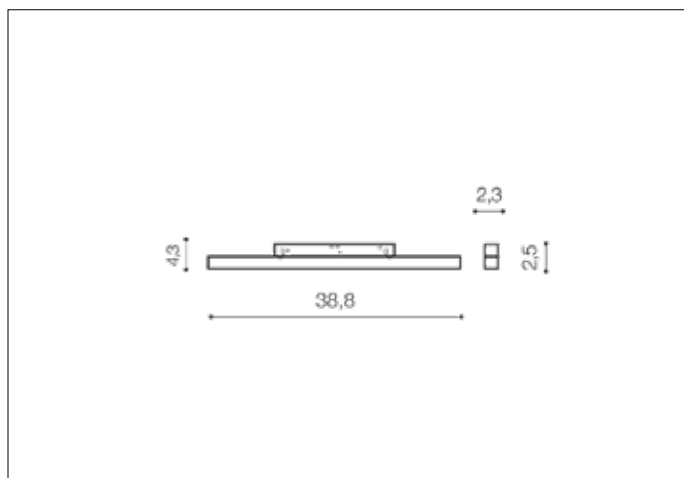

KIRA TRACK MAGNETIC 24W POINTS60 3000K WH AZ4600, EAN 5901238446002

Dimensions height / width / length

[cm] Product	2,5 ~ 4,3 x 2,3 x
Mounting inlet:	N/A x N/A x N/A
Ceiling base:	38,8 N/A x N/A x N/A
Shades	N/A x N/A x N/A

Product Specifications

Line	TECHNICAL
Type	Track
Type of track	Magnetic
Colour	White / White
Material	Metal / PC
Light source	1
Type of socket	LED INTEGRATED
Lumens	N/A
Kelvins	3000
Beam angle	N/A
Dimmable	N/A
CCT	N/A
RGB	N/A
RA	? 80
App remote control	N/A
Remote control	N/A
Voltage	48V
Power	24W
Switch location	N/A
Protection class	IP20
Tilt	N/A
Rotation	N/A

Shipping info height / width / length [cm]

BOX 1:	9 x 41,5 x 5
BOX 2:	N/A x N/A x N/A
BOX 3:	N/A x N/A x N/A
Net weight [kg]	0,26
Gross weight [kg]	0,34

Energy efficiency

Azzardo Sp. z o.o.
ul. Strzeszyńska 33 60-479 Poznań,
NIP: 929-185-75-07