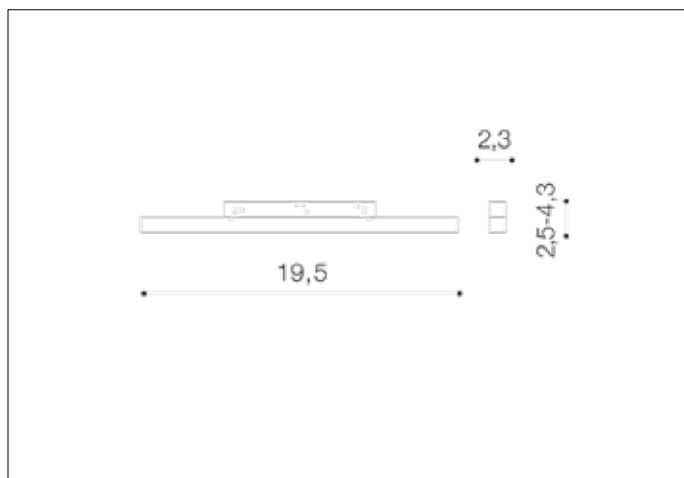

### Dimensions height / width / length

[cm] Product	2,5 ~ 4,3 x 2,3 x
Mounting inlet:	N/A x N/A x N/A
Ceiling base:	19,5N/A x N/A x N/A
Shades	N/A x N/A x N/A

### Product Specifications

Line	TECHNICAL
Type	Track
Type of track	Magnetic
Colour	White / Black
Material	Metal / PC
Light source	1
Type of socket	LED INTEGRATED
Lumens	N/A
Kelvins	4000
Beam angle	N/A
Dimmable	N/A
CCT	N/A
RGB	N/A
RA	? 80
App remote control	N/A
Remote control	N/A
Voltage	48V
Power	12W
Switch location	N/A
Protection class	IP20
Tilt	N/A
Rotation	N/A

### Shipping info height / width / length [cm]

BOX 1:	9 x 23,5 x 5
BOX 2:	N/A x N/A x N/A
BOX 3:	N/A x N/A x N/A
Net weight [kg]	0,16
Gross weight [kg]	0,22