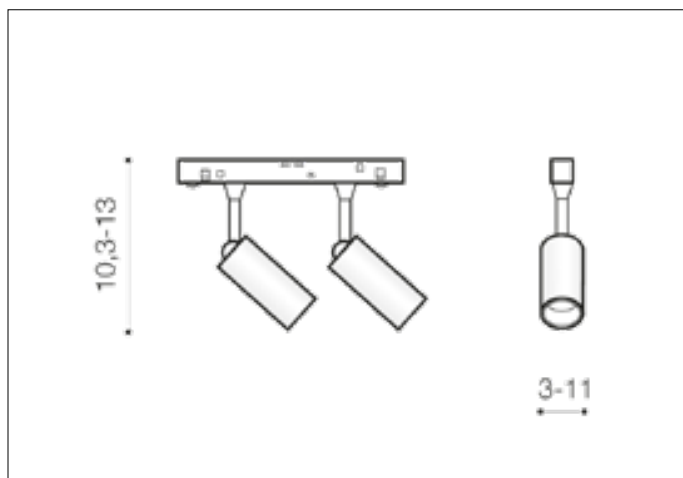

Azzardo[®]
 LIGHTING

 NIKKI 2 TRACK MAGNETIC 2x3W 3000K WH/BK
 AZ4593, EAN 5901238445937

Dimensions height / width / length [cm] **Product Specifications**

Product	10,3 ~ 11 ~ 13 x 11,5 ~ 19 x 3 ~ 11
Mounting inlet:	N/A x N/A x N/A
Ceiling base:	N/A x N/A x N/A
Shades	6,5 x 3 x N/A

Shipping info height / width / length [cm]

BOX 1:	21,5 x 19 x 6,5
BOX 2:	N/A x N/A x N/A
BOX 3:	N/A x N/A x N/A
Net weight [kg]	0,17
Gross weight [kg]	0,27

Energy efficiency

Azzardo Sp. z o.o.
 ul. Strzeszyńska 33 60-479 Poznań,
 NIP: 929-185-75-07

www.azzardolighting.com

Line	TECHNICAL
Type	Track
Type of track	Magnetic
Colour	White / Black
Material	Metal / PC
Light source	2
Type of socket	LED INTEGRATED
Lumens	N/A
Kelvins	3000
Beam angle	N/A
Dimmable	N/A
CCT	N/A
RGB	N/A
RA	? 80
App remote control	N/A
Remote control	N/A
Voltage	48V
Power	3W
Switch location	N/A
Protection class	IP20
Tilt	45°
Rotation	360°