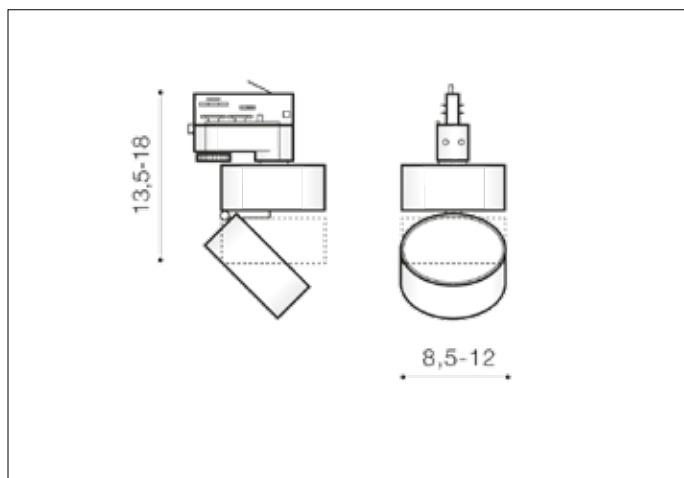

AZzardo[®]
LIGHTING

MONA TRACK 3LINE 12W 4000K WH
AZ4544, EAN 5901238445449

Dimensions height / width / length [cm] Product Specifications

Product	13,5 ~ 18 x 8,5 ~ 12 x 8,5 ~ 12
Mounting inlet:	N/A x N/A x N/A
Ceiling base:	N/A x N/A x N/A
Shades	8 ~ 3,7 x 8,5 x N/A

Line	TECHNICAL
Type	Track
Type of track	3 Line
Colour	White
Material	Metal / Acryl
Light source	1
Type of socket	LED INTEGRATED
Lumens	N/A
Kelvins	4000
Beam angle	120°
Dimmable	N/A
CCT	N/A
RGB	N/A
RA	? 80
App remote control	N/A
Remote control	N/A
Voltage	230V
Power	12W
Switch location	N/A
Protection class	IP20
Tilt	90°
Rotation	350°

Shipping info height / width / length [cm]

BOX 1:	16 x 11 x 11
BOX 2:	N/A x N/A x N/A
BOX 3:	N/A x N/A x N/A
Net weight [kg]	0,43
Gross weight [kg]	0,5

Energy efficiency

Azzardo Sp. z o.o.
ul. Strzeszyńska 33 60-479 Poznań,
NIP: 929-185-75-07