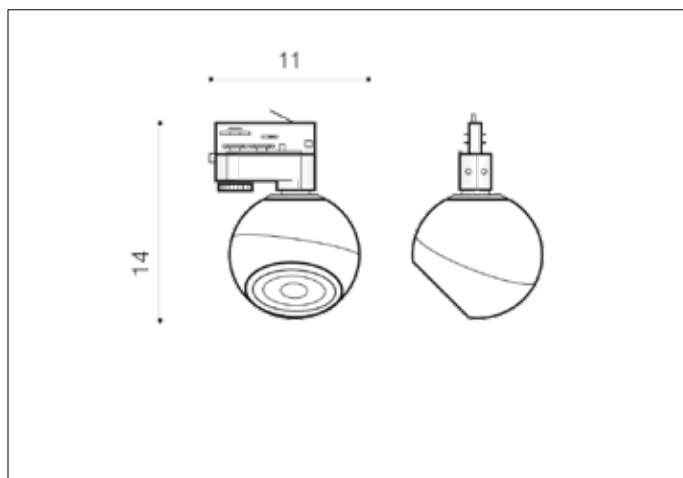

**AZzardo**<sup>®</sup>  
LIGHTING

SKYE TRACK 3LINE 12W 3000K BK  
AZ4520, EAN 5901238445197

### Dimensions height / width / length [cm] Product Specifications

Product	14 x 11 x N/A
Mounting inlet:	N/A x N/A x N/A
Ceiling base:	N/A x N/A x N/A
Shades	9 x 11 x N/A

Line	TECHNICAL
Type	Track
Type of track	3 Line
Colour	Black
Material	Metal / PC
Light source	1
Type of socket	LED INTEGRATED
Lumens	N/A
Kelvins	3000
Beam angle	N/A
Dimmable	N/A
CCT	N/A
RGB	N/A
RA	? 80
App remote control	N/A
Remote control	N/A
Voltage	230V
Power	12W
Switch location	N/A
Protection class	IP20
Tilt	40°
Rotation	360°

### Shipping info height / width / length [cm]

BOX 1:	20 x 15 x 15
BOX 2:	N/A x N/A x N/A
BOX 3:	N/A x N/A x N/A
Net weight [kg]	0,87
Gross weight [kg]	1