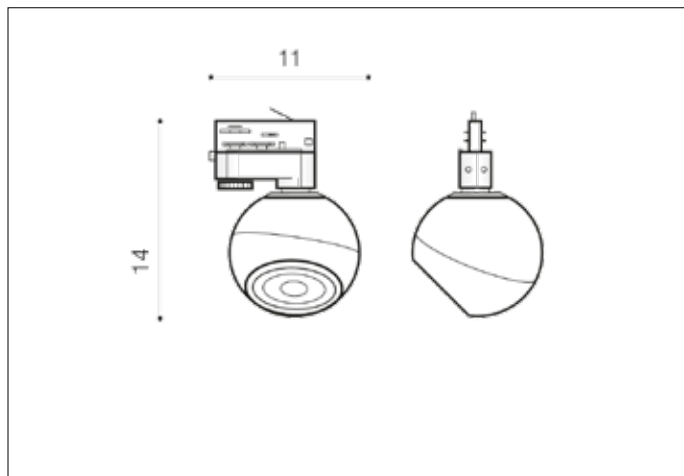

AZzardo[®]
LIGHTING

SKYE TRACK 3LINE 12W 3000K WH
AZ4519, EAN 5901238445203

Dimensions height / width / length [cm] Product Specifications

Product	14 x 11 x N/A
Mounting inlet:	N/A x N/A x N/A
Ceiling base:	N/A x N/A x N/A
Shades	9 x 11 x N/A

Line	TECHNICAL
Type	Track
Type of track	3 Line
Colour	White
Material	Metal / PC
Light source	1
Type of socket	LED INTEGRATED
Lumens	N/A
Kelvins	3000
Beam angle	N/A
Dimmable	N/A
CCT	N/A
RGB	N/A
RA	? 80
App remote control	N/A
Remote control	N/A
Voltage	230V
Power	12W
Switch location	N/A
Protection class	IP20
Tilt	40°
Rotation	360°

Shipping info height / width / length [cm]

BOX 1:	20 x 15 x 15
BOX 2:	N/A x N/A x
BOX 3:	N/A x N/A x N/A
Net weight [kg]	0,87
Gross weight [kg]	1

Energy efficiency

Azzardo Sp. z o.o.
ul. Strzeszyńska 33 60-479 Poznań,
NIP: 929-185-75-07