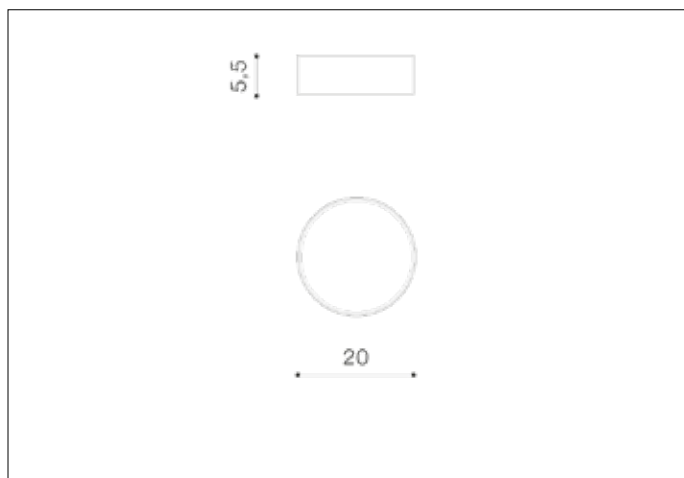

## Dimensions height / width / length [cm] Product Specifications

Product	5,5 x 20 x N/A
Mounting inlet:	N/A x N/A x N/A
Ceiling base:	N/A x N/A x N/A
Shades	N/A x N/A x N/A

Line	TECHNICAL
Type	Top
Type of track	N/A
Colour	Black
Material	Metal / Acryl
Light source	1
Type of socket	LED INTEGRATED
Lumens	N/A
Kelvins	3000
Beam angle	N/A
Dimmable	N/A
CCT	N/A
RGB	N/A
RA	? 80
App remote control	N/A
Remote control	N/A
Voltage	230V
Power	15W
Switch location	N/A
Protection class	IP54
Tilt	N/A
Rotation	N/A

## Shipping info height / width / length [cm]

BOX 1:	21 x 20,5 x 6
BOX 2:	N/A x N/A x N/A
BOX 3:	N/A x N/A x N/A
Net weight [kg]	0,9
Gross weight [kg]	0,98